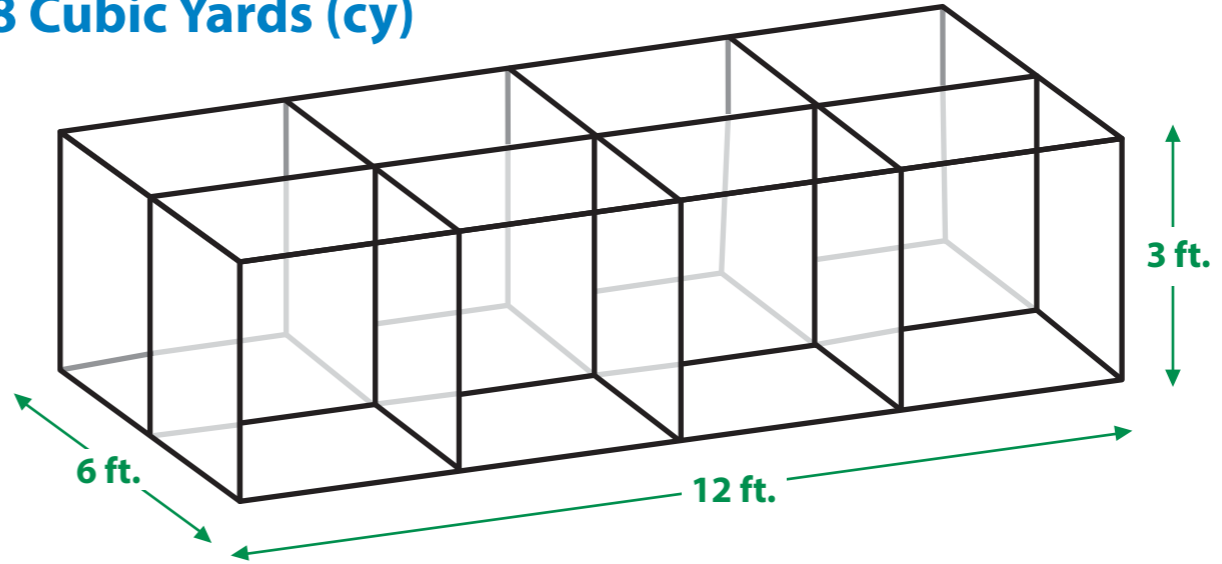

# VISUAL REPRESENTATION OF 8 CUBIC YARDS (CY)

## 1 Cubic Yard (cy)

## 8 Cubic Yards (cy)

wasteprousa.com

twitter.com/Waste\_Pro\_USA

facebook.com/wasteprousaCorp

Don't place any waste near power or utility lines. Must be at least 5 ft of distance between.