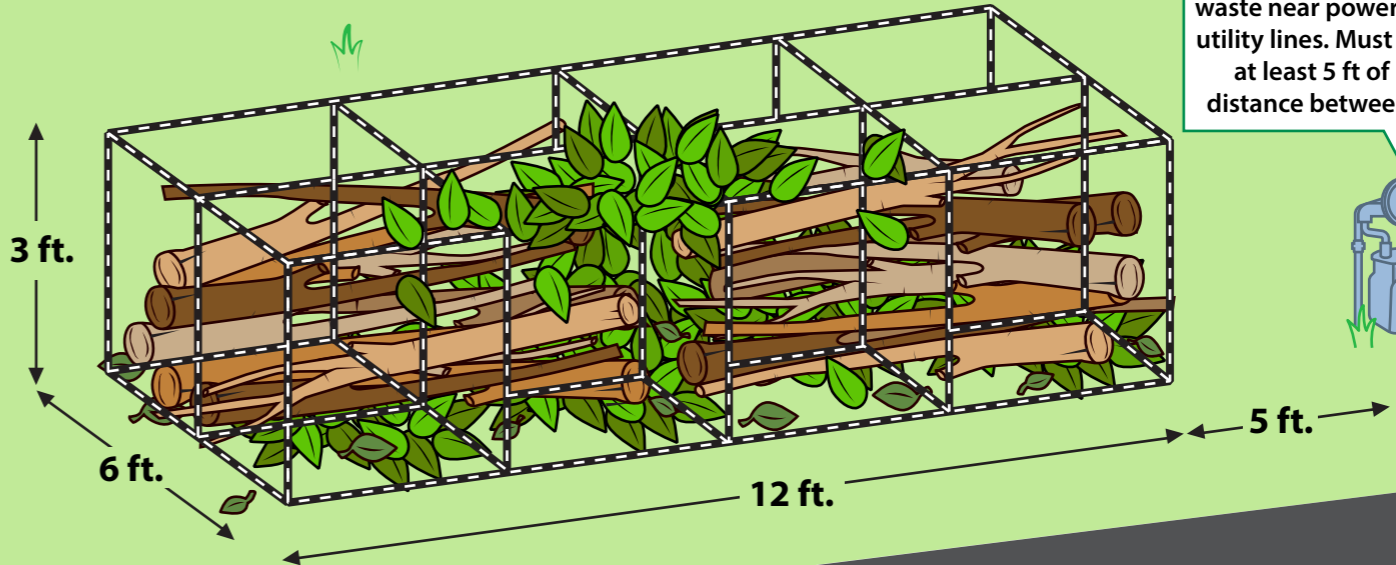

## 1 Cubic Yard (cy)

## 8 Cubic Yards (cy)

wasteprousa.com

twitter.com/Waste\_Pro\_USA

facebook.com/wasteprousaCorp

Don't place any waste near power or utility lines. Must be at least 5 ft of distance between.