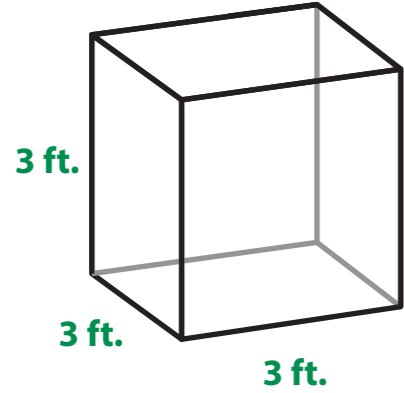

# VISUAL REPRESENTATION OF 8 CUBIC YARDS (CY)

## 1 Cubic Yard (cy)

## 8 Cubic Yards (cy)

wasteprousa.com

twitter.com/Waste\_Pro\_USA

facebook.com/wasteprousaCorp

Don't place any waste near power or utility lines. Must be at least 5 ft of distance between.